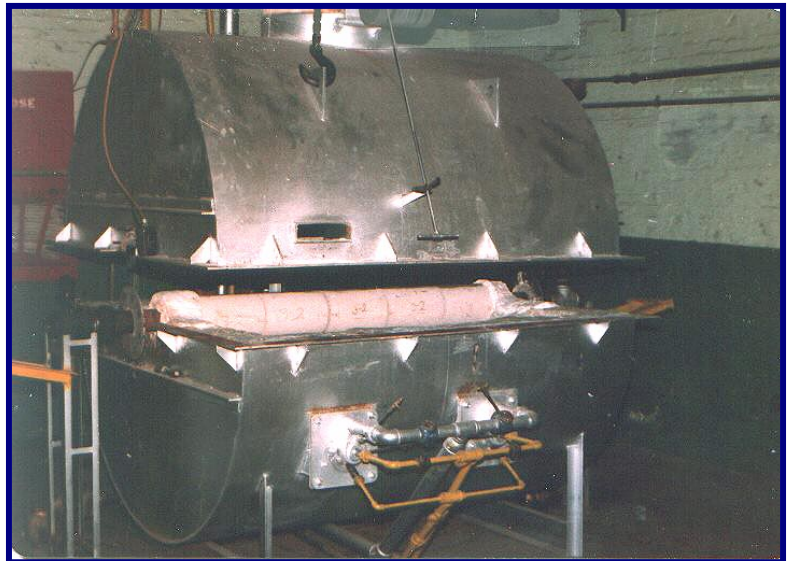

## **Laboratory Furnaces**

***Heat Loss  
Furnace***

***A Look  
Inside***

***Bloomrefractory***  
PRODUCTS  
A NEW APPROACH TO  
AN OLD INDUSTRY

**BLOOM REFRACTORY PRODUCTS**  
5460 Horning Road  
Pittsburgh, PA 15236  
[www.bloomeng.com](http://www.bloomeng.com)  
Phone: 412-653-3500, Fax: 412-653-2253  
Email: [info@bloomeng.com](mailto:info@bloomeng.com)